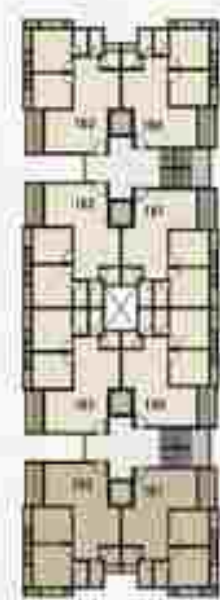

Ground Floor Plan
Shops & Parking